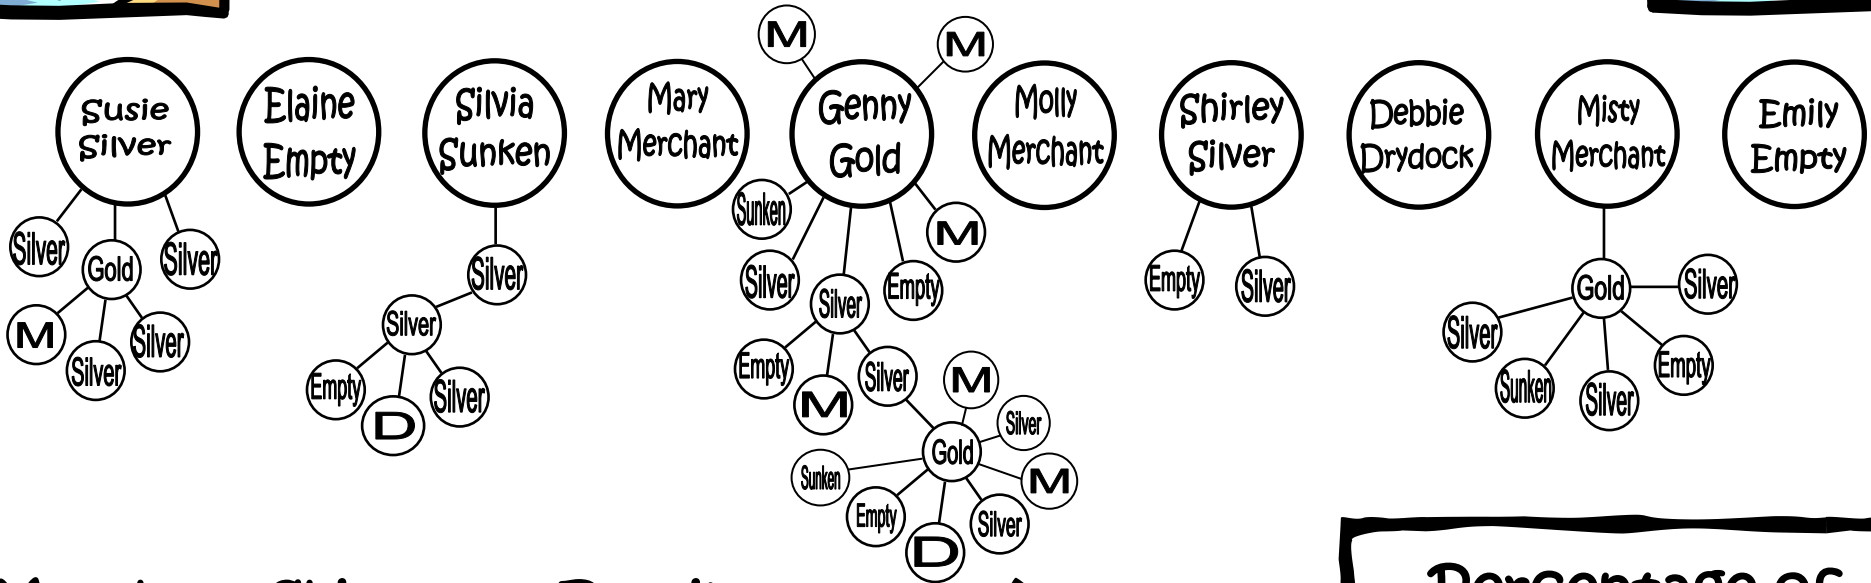

WORKING WITH YOUR LEADER "SHIPS"

- Merchant Ships = Retailers
- Gold Ships = Leaders
- Silver Ships = Workers
- Empty Ships = Talkers
- Sunken Ships = Quitters
- Dry Dock = Flounders

Percentage of Organization:

Merchant	=	20-30%
Gold	=	5-10%
Silver	=	15-20%
Empty	=	20-30%
Sunken	=	20-30%
Dry Dock	=	10-20%

ALL THESE = RELATION "SHIPS"